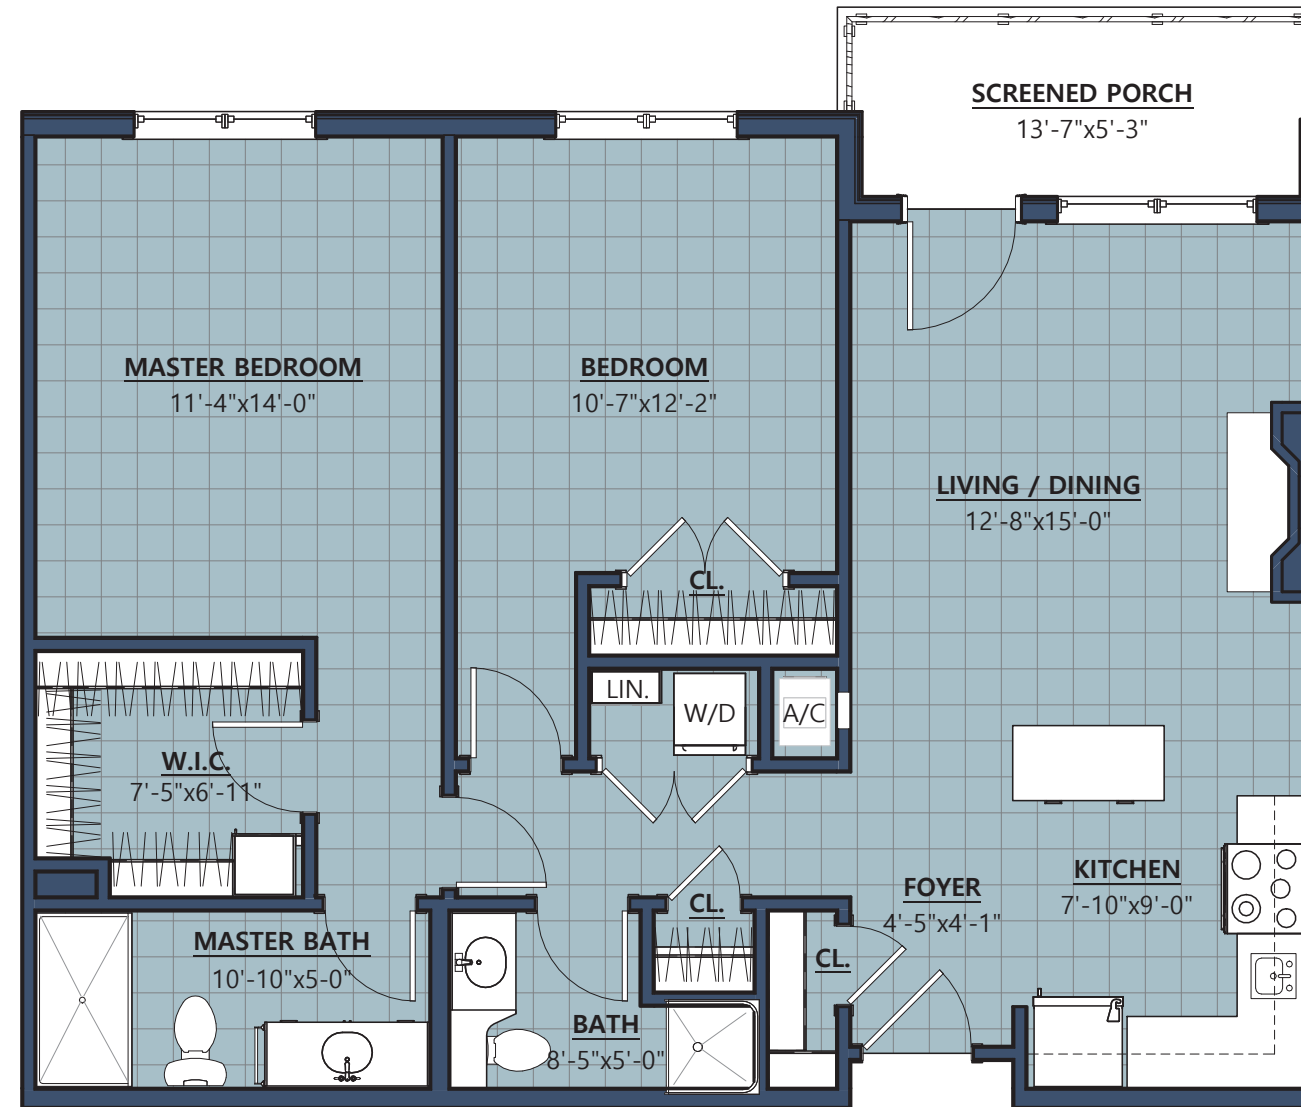

RIVERMEAD

Leading in Lifecare, Lifestyle and Community

Scale: 3/16" = 1'-0"

THE MEAD

For more information call us **603.924.0062** or visit us at rivermead.org

THE COLONEL II
TWO BEDROOM
950 SF