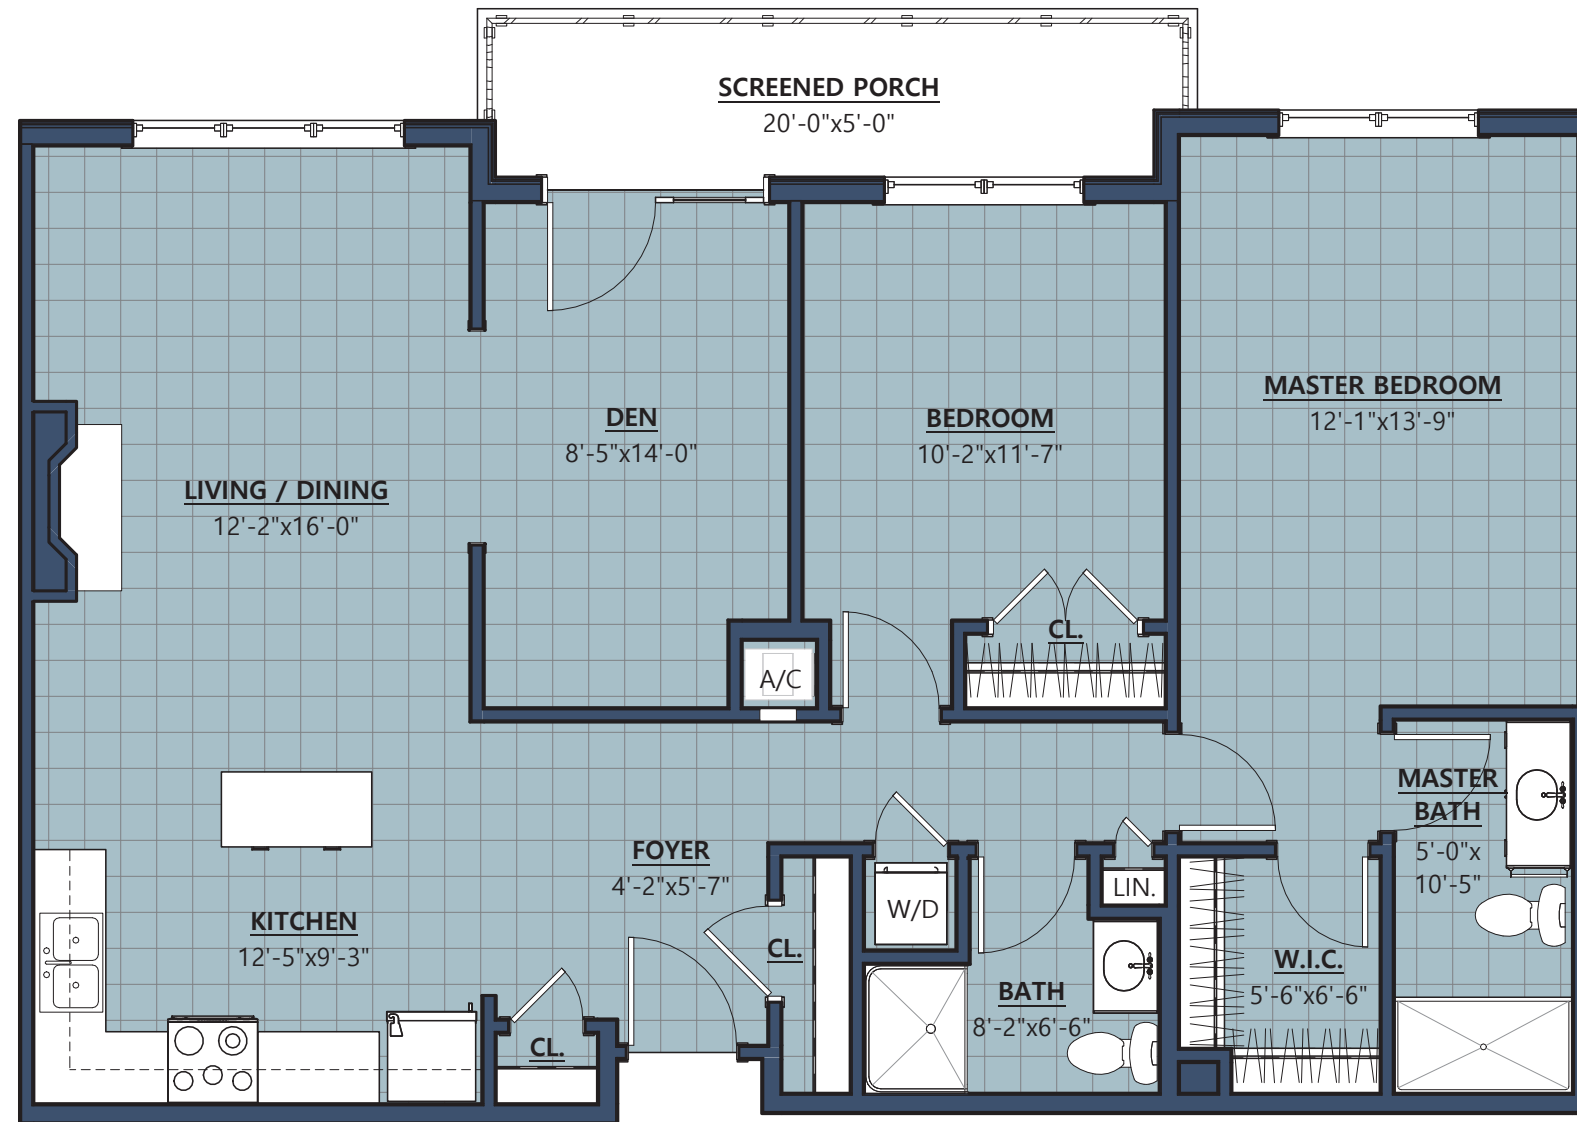

RIVERMEAD

Leading in Lifecare, Lifestyle and Community

Scale: 3/16" = 1'-0"

THE MEAD

For more information call us **603.924.0062** or visit us at rivermead.org

THE HIGHLANDER I
TWO BEDROOM DELUXE
1,100 SF