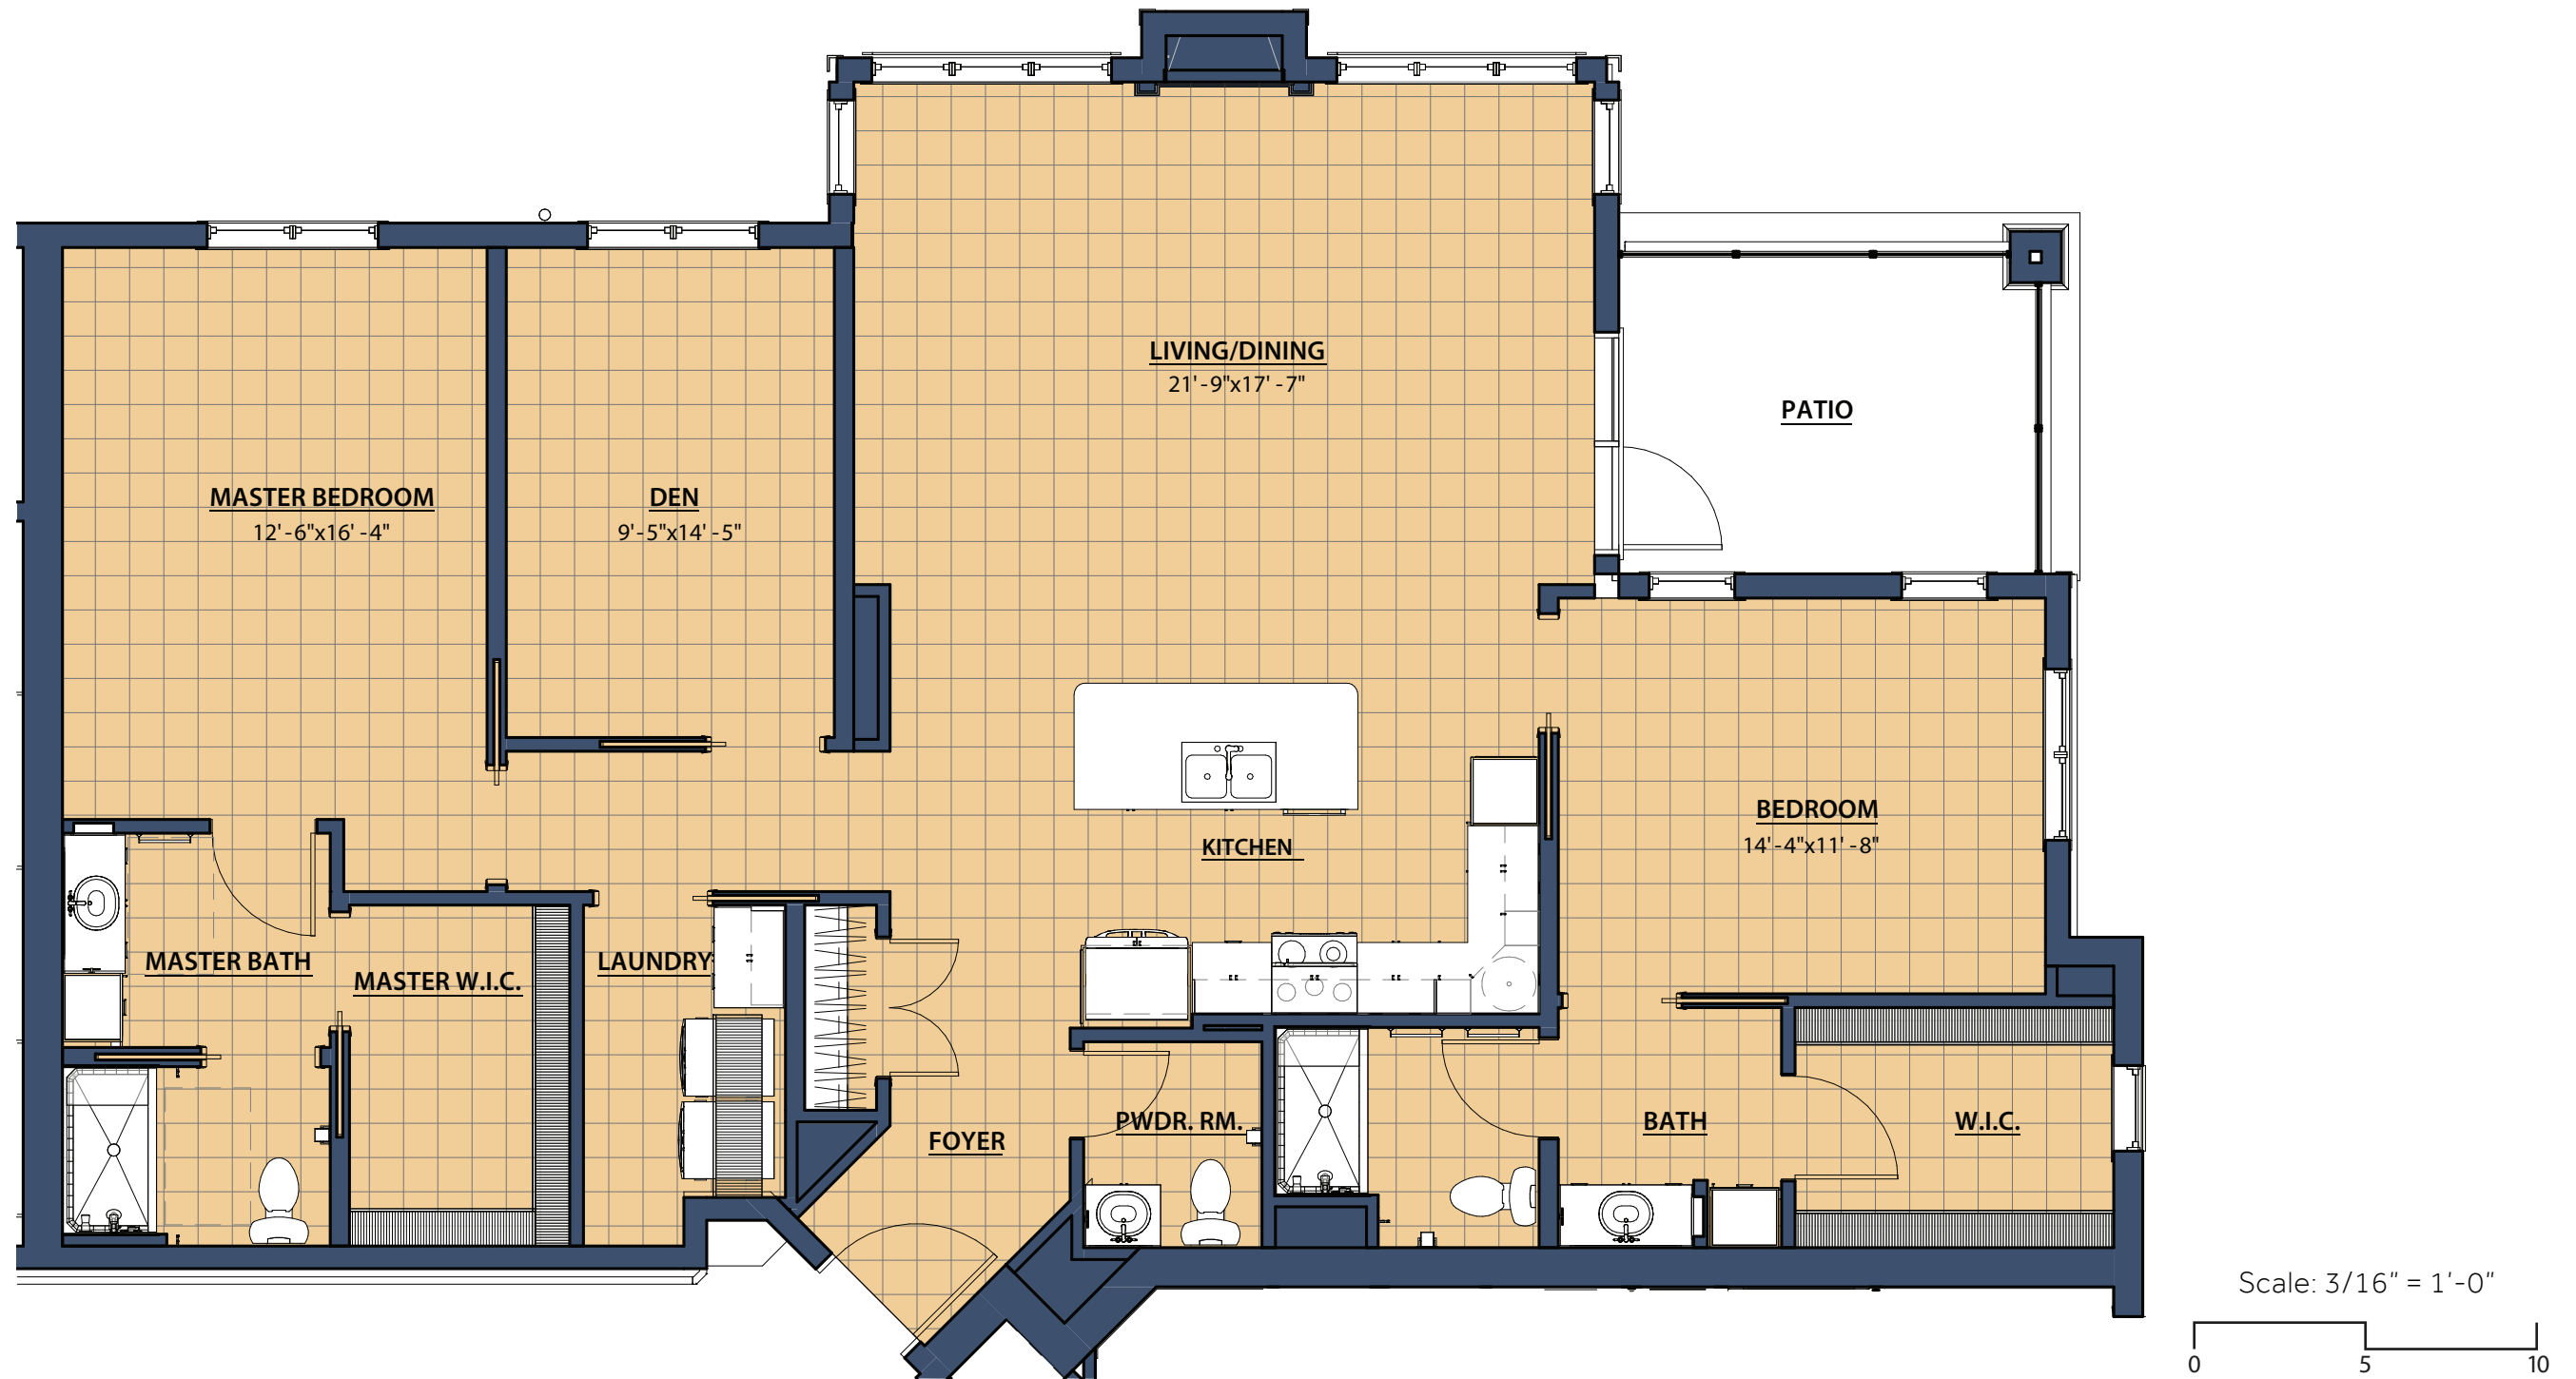

RIVERMEAD

Leading in Lifecare, Lifestyle and Community

THE VILLAS

For more information call us **603.924.0062** or visit us at rivermead.org

THE WHITTEMORE

2 BEDROOM + DEN
1,660 SF