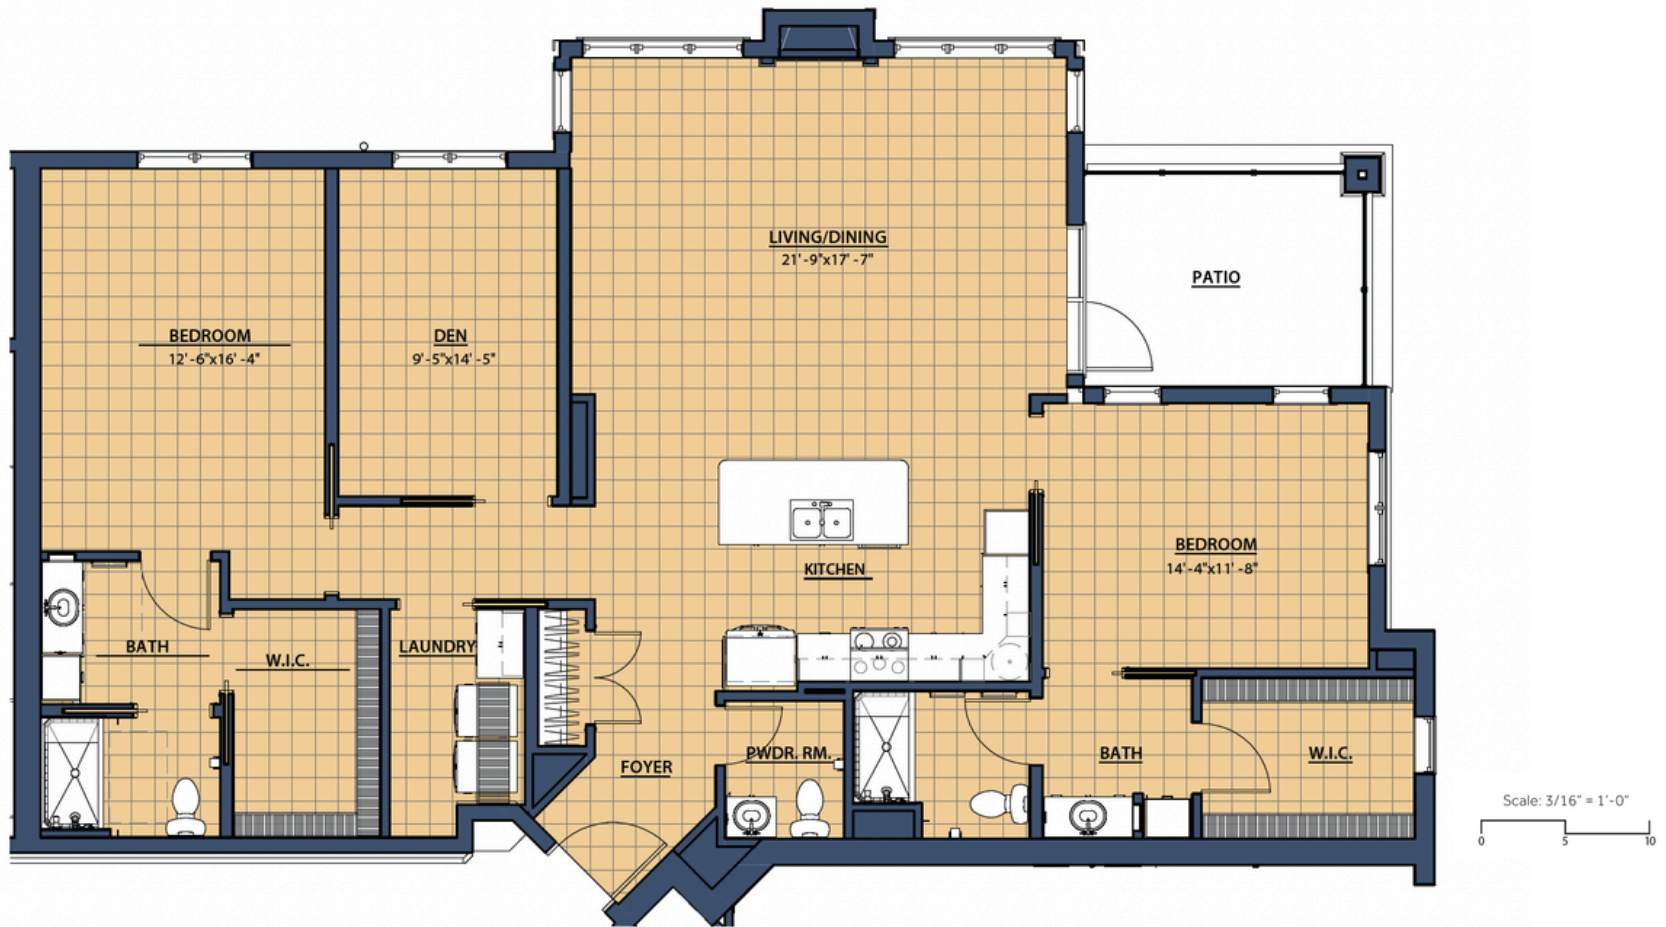

The Whittemore

The Villas

For more information call us 603.924.0062 or visit us at rivermead.org

The Whittemore

2 Bedroom + Den

1660 SF