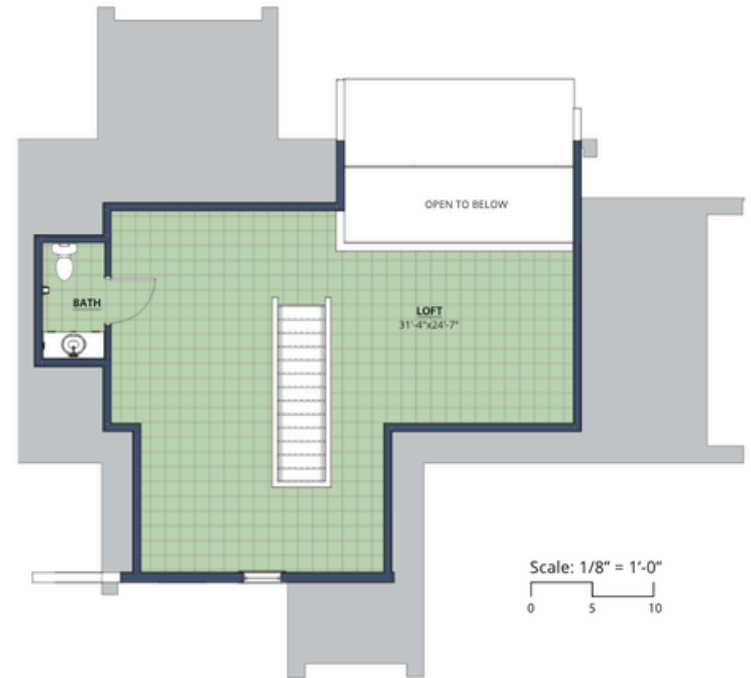

The Thorndike

The Village

For more information call us 603.924.0062 or visit us at rivermead.org

The Thorndike

Main Level - 1390 SF

Sunroom - 125 SF

Loft - 622 SF