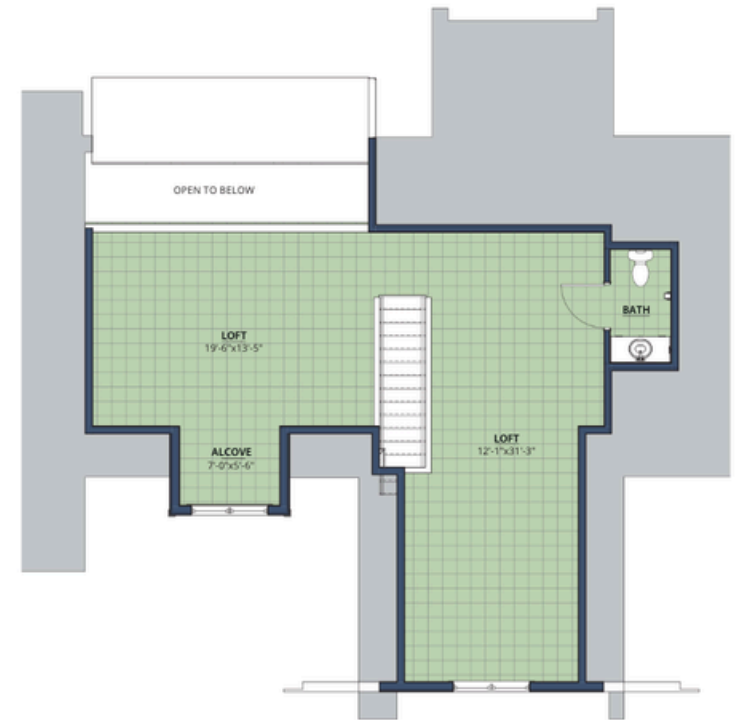

The Wentworth

Scale: 1/8" = 1'-0"
0 5 10

The Village

For more information call us 603.924.0062 or visit us at rivermead.org

The Wentworth

Main Level - 1634 SF

Sunroom - 133 SF

Loft - 868 SF