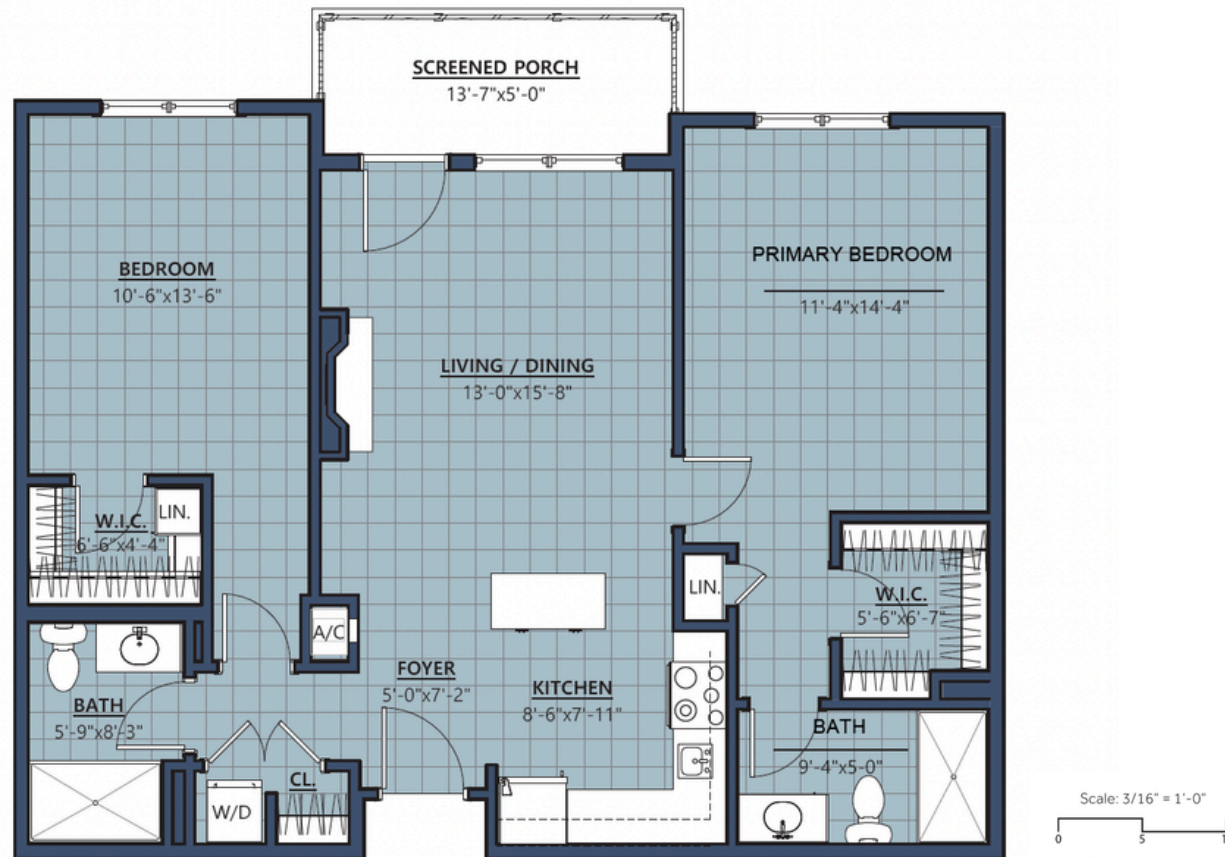

The Colonel I

The Mead

For more information call us 603.924.0062 or visit us at rivermead.org

The Colonel I

Two Bedroom

950 SF