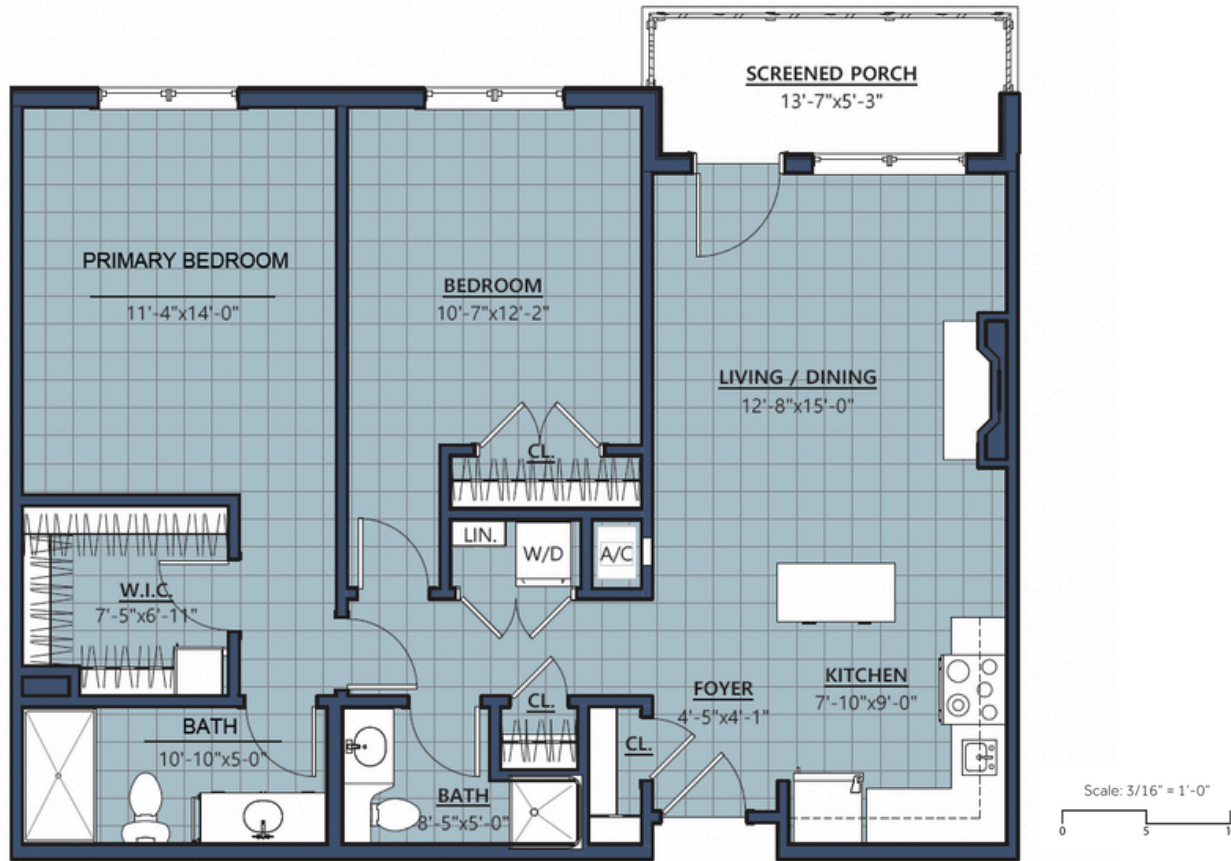

The Colonel II

The Mead

For more information call us 603.924.0062 or visit us at rivermead.org

The Colonel II

Two Bedroom

950 SF