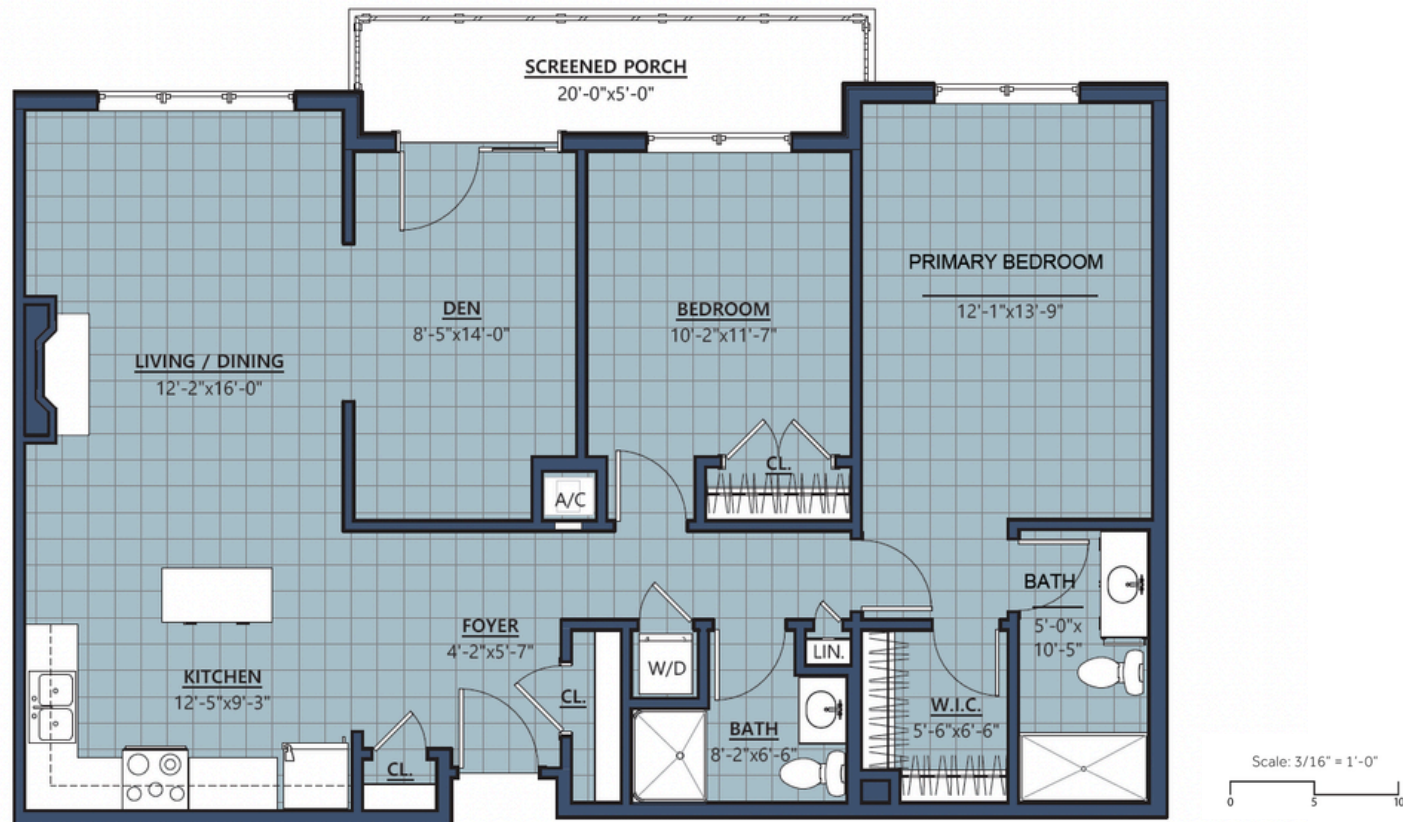

The Highlander I

The Mead

For more information call us 603.924.0062 or visit us at rivermead.org

The Highlander I

Two Bedroom Deluxe

1100 SF