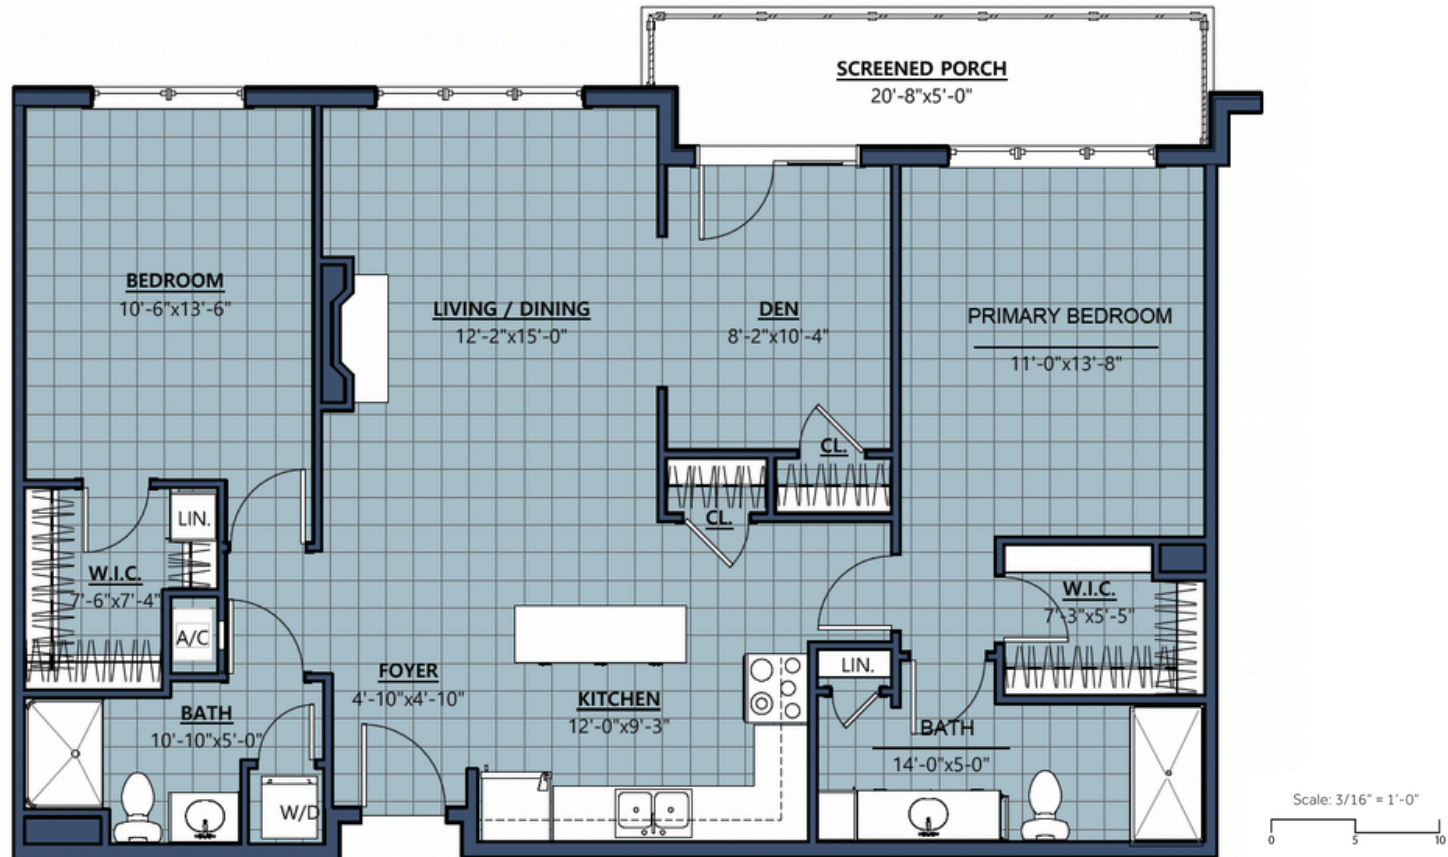

The Highlander II

The Mead

For more information call us 603.924.0062 or visit us at rivermead.org

The Highlander II

Two Bedroom Deluxe

1100 SF