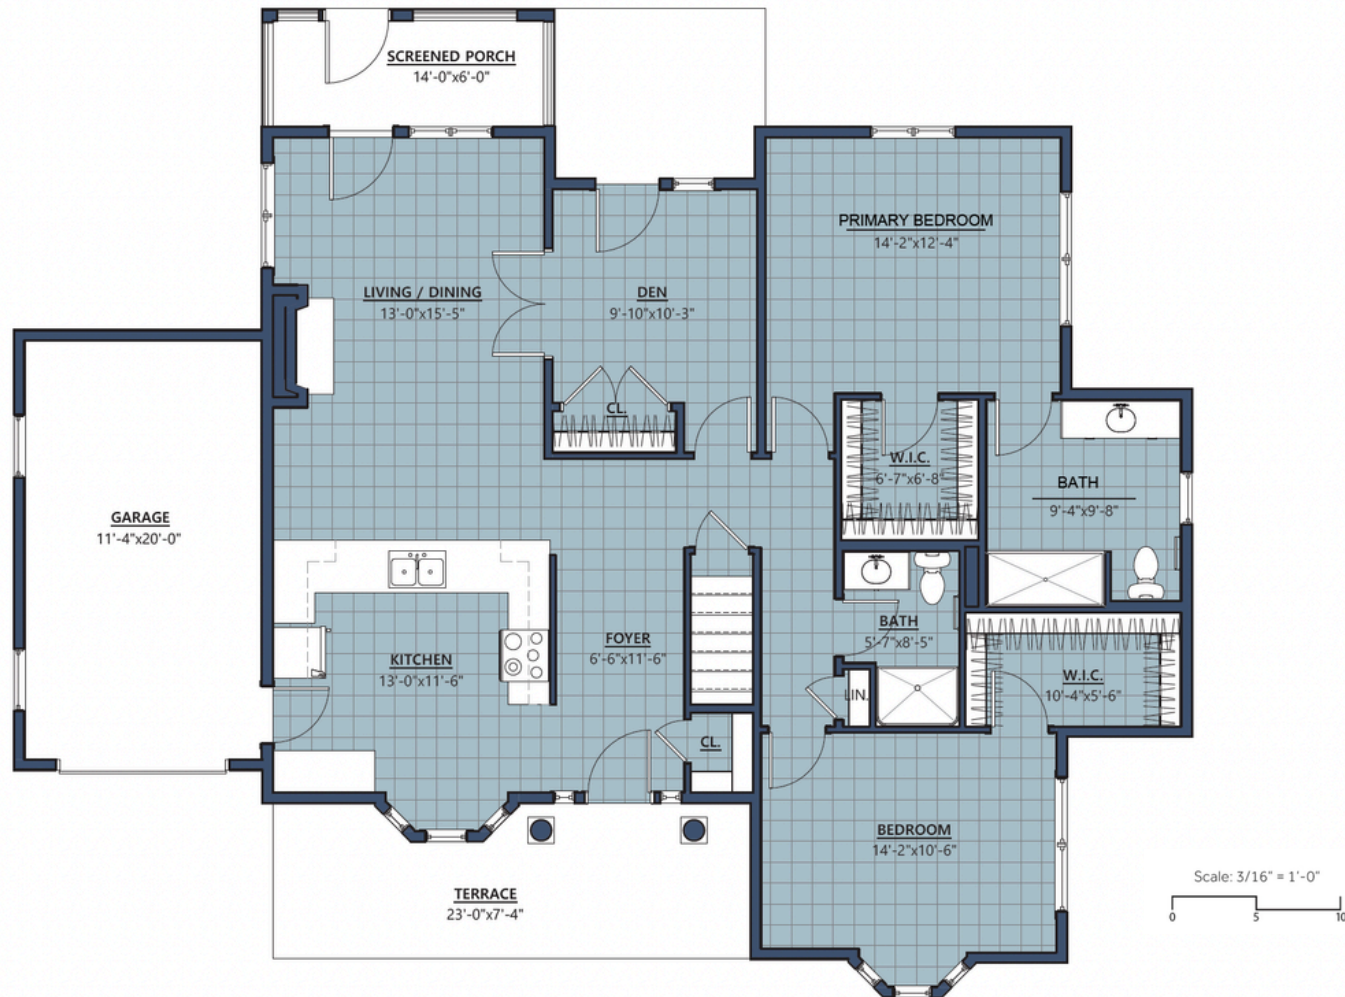

The Dubliner

The Mead

For more information call us 603.924.0062 or visit us at rivermead.org

The Dubliner

Three Bedroom Cottage

1400 SF

2 Car Garage/ Full Basement Option